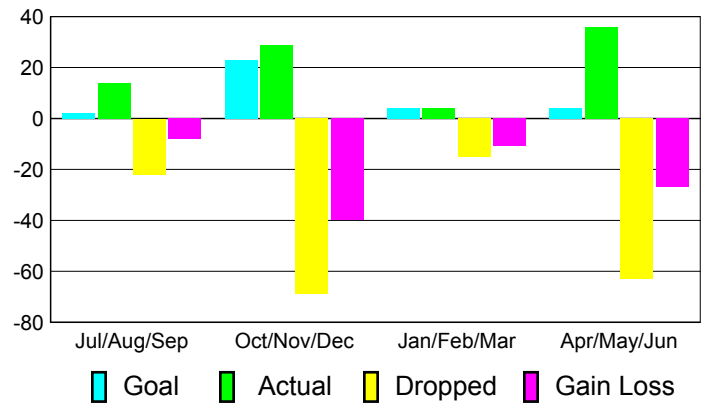

Membership Results 2010-2011

Goal, New, Dropped, Gain/Loss

Comparison of Membership Gain/Loss

Current Year Compared to the Previous Year