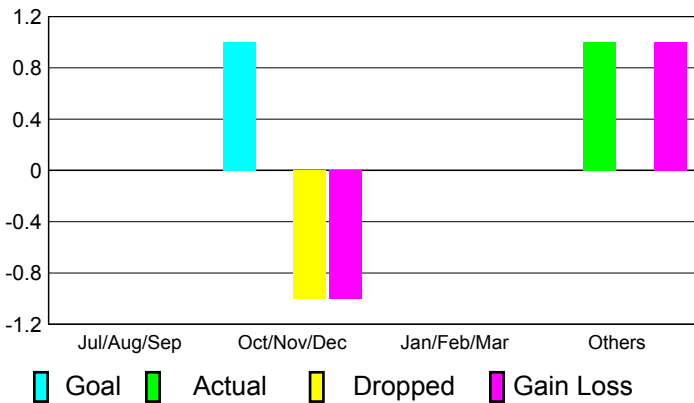

2010-2011 GMT Reports for District (or Undistricted) **District 16 B**

GMT: **ED J LECIUS**

Location: **NEW JERSEY**

GMT CA: **1**

CLUBS

**Club Results
2010-2011**

**Clubs
2009-2010**

Month	New Club Goal	Actual New Clubs	Actual Dropped Clubs	Gain/Loss of Clubs	Gain/Loss of Clubs
Jul/Aug/Sep	0	0	0	0	0
Oct/Nov/Dec	1	0	-1	-1	1
Jan/Feb/Mar	0	0	0	0	0
Apr/May/June	0	1	0	1	0
Totals	1	1	-1	0	1

Club Results 2010-2011

Goal, New, Dropped, Gain/Loss

Comparison of Club Gain/Loss

Current Year Compared to the Previous Year

YTD Status Quo Clubs 2010-2011

Status Quo Clubs Compared to Status Quo Members

MEMBERSHIP

**Membership Results
2010-2011**

**Membership
2009-2010**

Month	Net Memb Goal	Actual New Memb	Actual Dropped Memb	Gain/Loss of Memb	Gain/Loss of Memb
Jul/Aug/Sep	2	14	-22	-8	-8
Oct/Nov/Dec	23	29	-69	-40	4
Jan/Feb/Mar	4	4	-15	-11	6
Apr/May/June	4	36	-63	-27	-9
Totals	33	83	-169	-86	-7